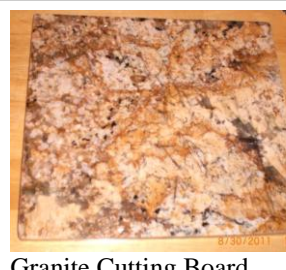

Market Tote 14'' x 17'' x 6''
Made from River Run
Feed bag

Key Ring
Made from Starbucks
Recycled modified gift cards

Zippered Pouch 4'' x 6''
Made from Starbucks coffee bags

Granite Cutting Board
Made from Persian Cream
colored salvaged granite